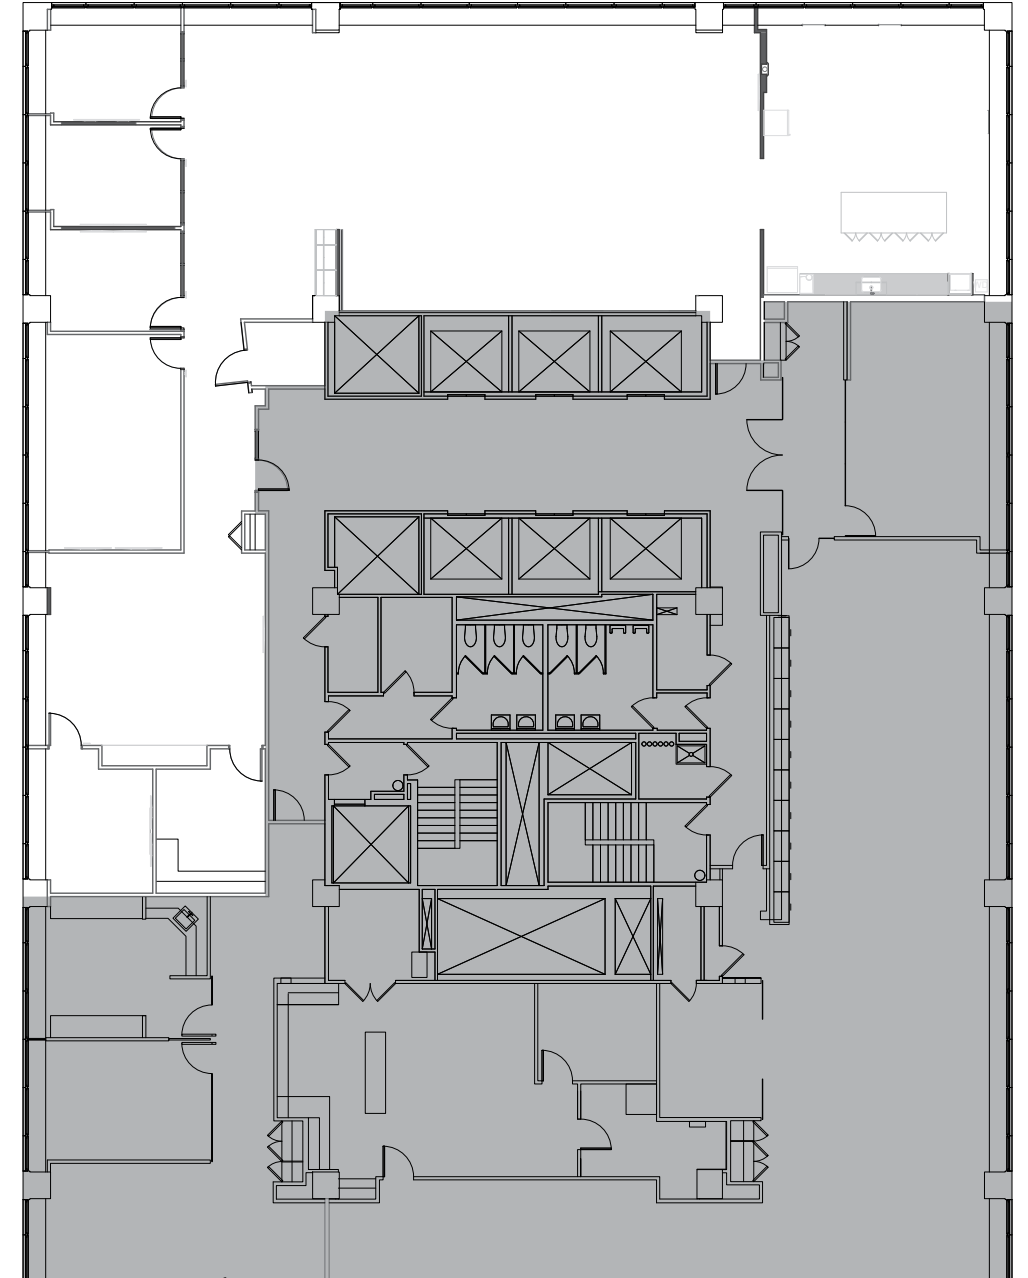

20
SOUTH CLARK

SUITE 2750

5,565 RSF

Mason Taylor
Executive Managing Director
+1 708.846.5468
Mason.Taylor@cushwake.com

Karoline Eigel
Executive Director
+1 312.470.2302
Karoline.Eigel@cushwake.com