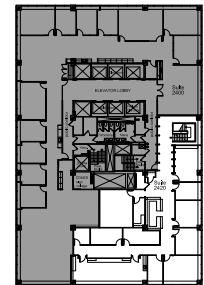

20
SOUTH CLARK

SUITE 2420

5,188 RSF

Mason Taylor
Executive Managing Director
+1 708.846.5468
Mason.Taylor@cushwake.com

Karoline Eigel
Director
+1 312.470.2302
Karoline.Eigel@cushwake.com

SLATE