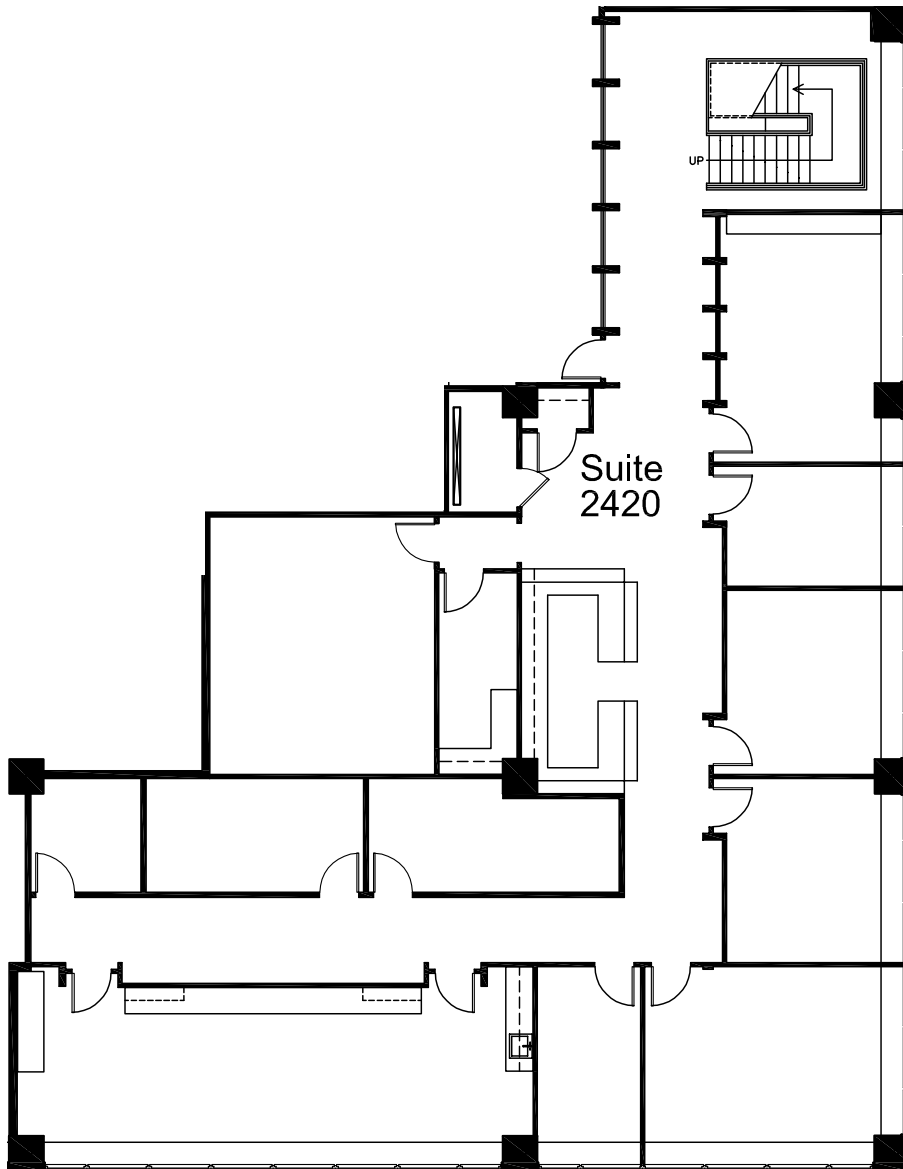

20
SOUTH CLARK

SUITE 2420

5,188 RSF

Mason Taylor
Executive Managing Director
+1 708.846.5468
Mason.Taylor@cushwake.com

Karoline Eigel
Director
+1 312.470.2302
Karoline.Eigel@cushwake.com

SLATE