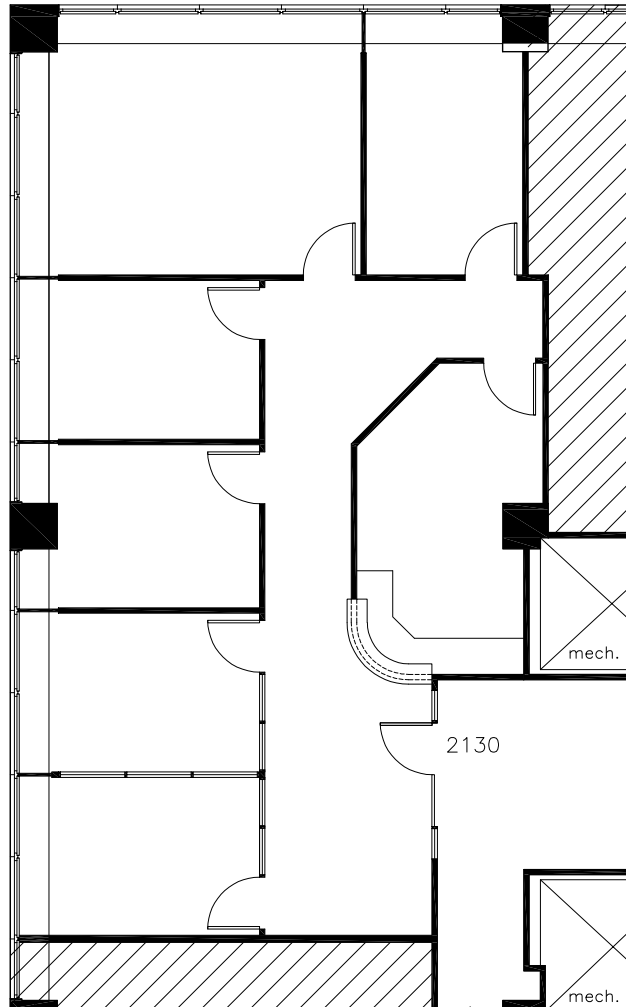

20
SOUTH CLARK

SUITE 2130

1,927 RSF

Mason Taylor
Executive Managing Director
+1 708.846.5468
Mason.Taylor@cushwake.com

Karoline Eigel
Director
+1 312.470.2302
Karoline.Eigel@cushwake.com