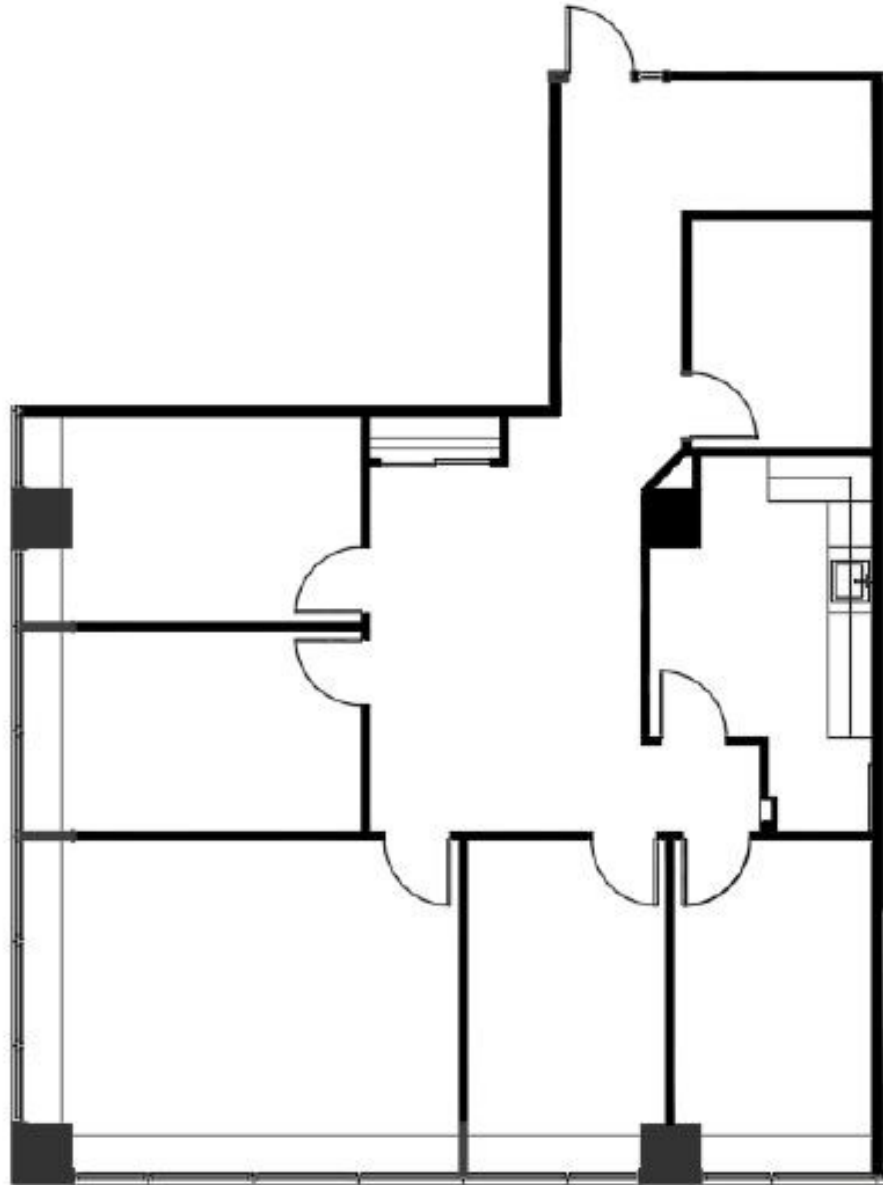

20
SOUTH CLARK

SUITE 1910

2,107 RSF

KEY PLAN NTS

NTS

Mason Taylor
Executive Managing Director
+1 312.470.2337
Mason.Taylor@cushwake.com

Karoline Eigel
Director
+1 312.470.2302
Karoline.Eigel@cushwake.com

SLATE