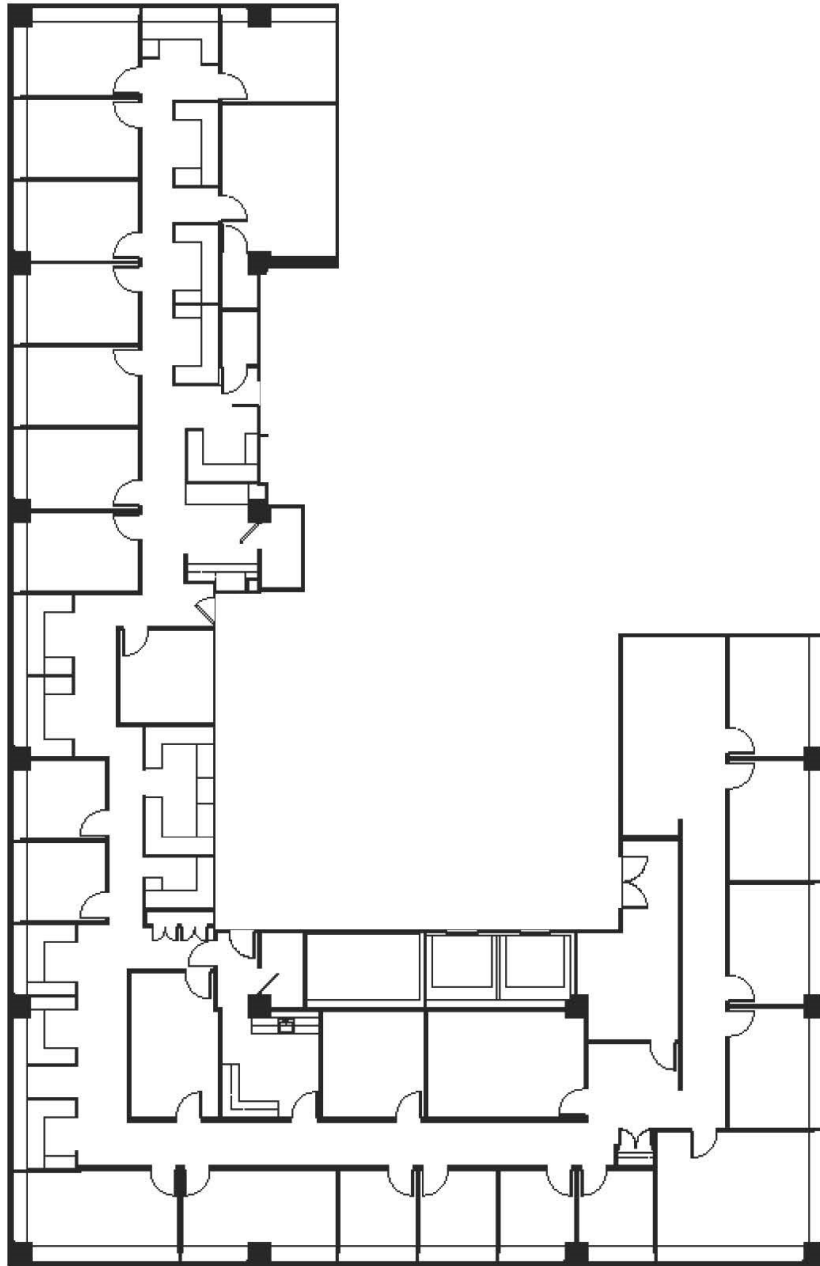

SUITE 500
10,007 RSF

KEY PLAN NTS

CONNECT TO TOUR.

Mason Taylor
312.228.2431

Craig Coupe
312.228.3772

Michael Roeser
312.228.2076

SLATE