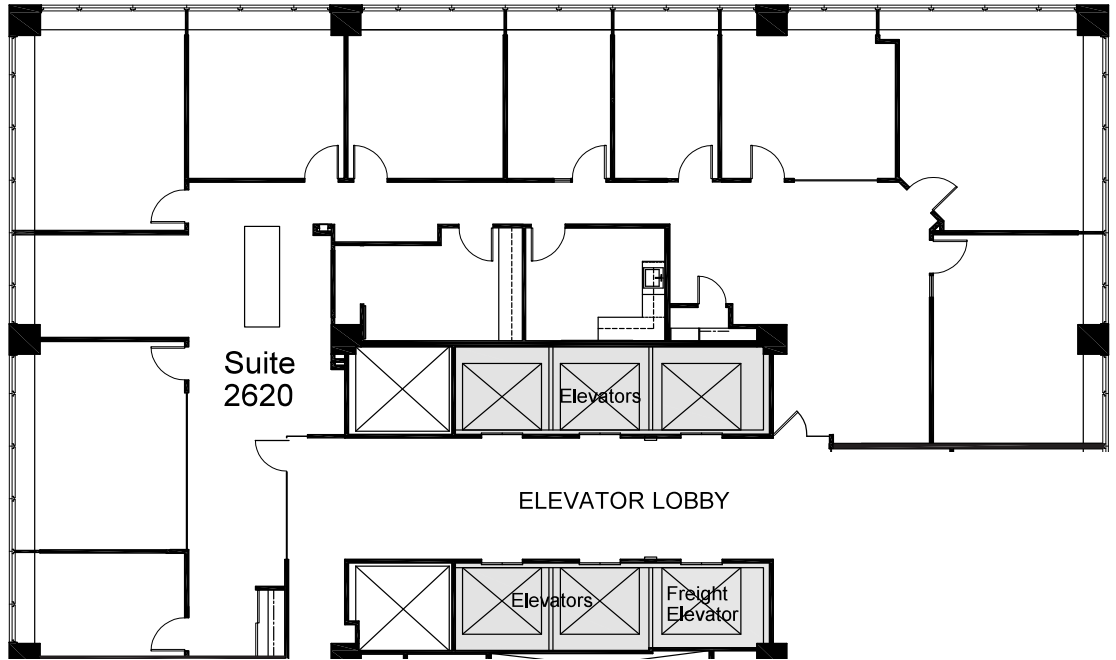

20
SOUTH CLARK

SUITE 2620
4,972 RSF

CONNECT TO TOUR.

Mason Taylor
312.228.2431

Craig Coupe
312.228.3772

Michael Roeser
312.228.2076

SLATE