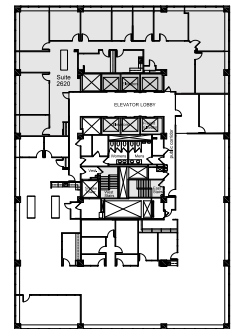

20
SOUTH CLARK

SUITE 2620
4,972 RSF

CONNECT TO TOUR.

Mason Taylor
312.228.2431

Craig Coupe
312.228.3772

Michael Roeser
312.228.2076

SLATE