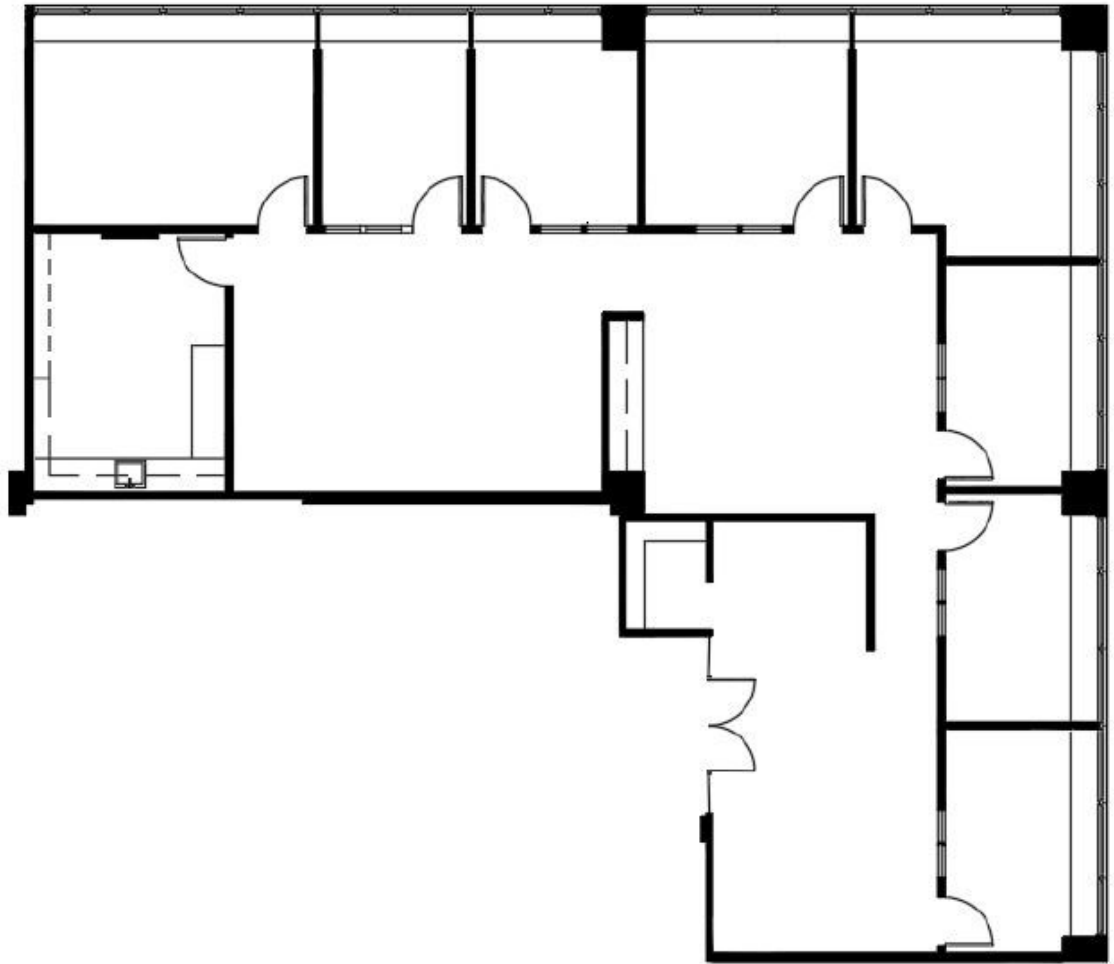

20
SOUTH CLARK

SUITE 2301
3,446 RSF

CONNECT TO TOUR.

Mason Taylor
312.228.2431

Craig Coupe
312.228.3772

Michael Roeser
312.228.2076

SLATE