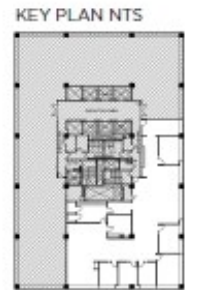

20
SOUTH CLARK

SUITE 2000
5,765 RSF

CONNECT TO TOUR.

Mason Taylor
312.228.2431

Craig Coupe
312.228.3772

Michael Roeser
312.228.2076

SLATE