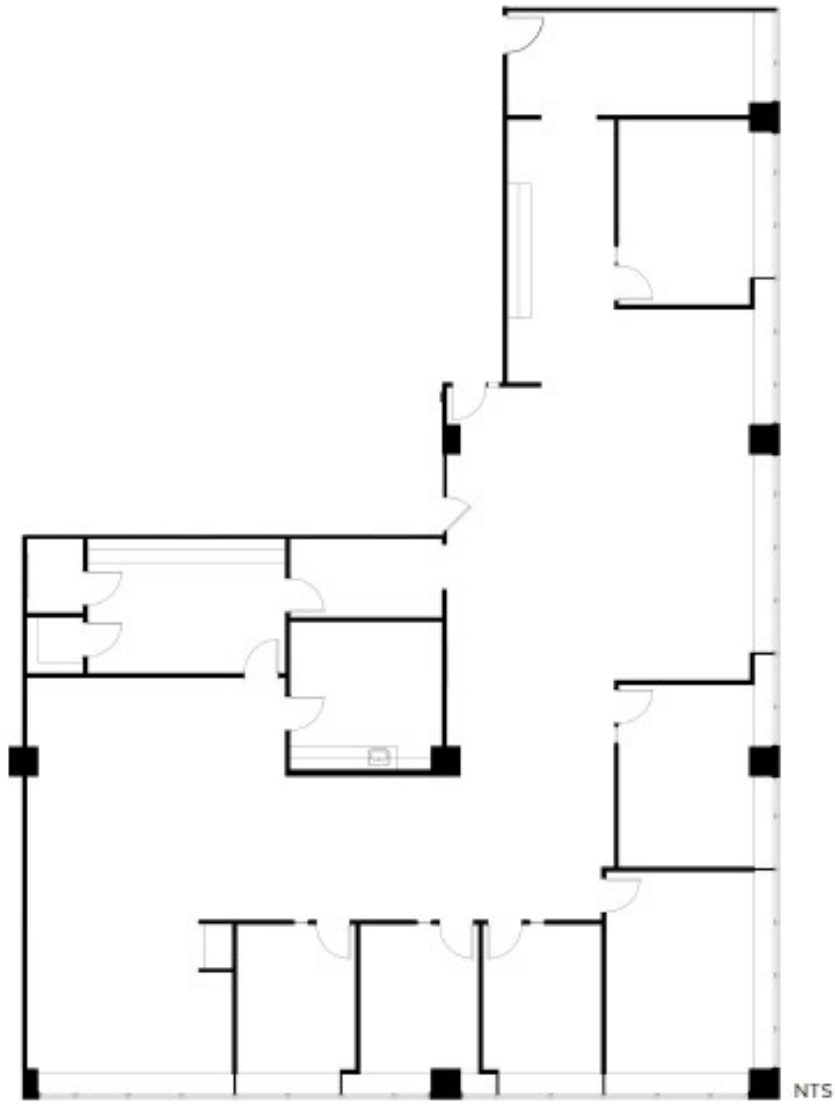

20
SOUTH CLARK

SUITE 2000
5,765 RSF

CONNECT TO TOUR.

Mason Taylor
312.228.2431

Craig Coupe
312.228.3772

Michael Roeser
312.228.2076

SLATE