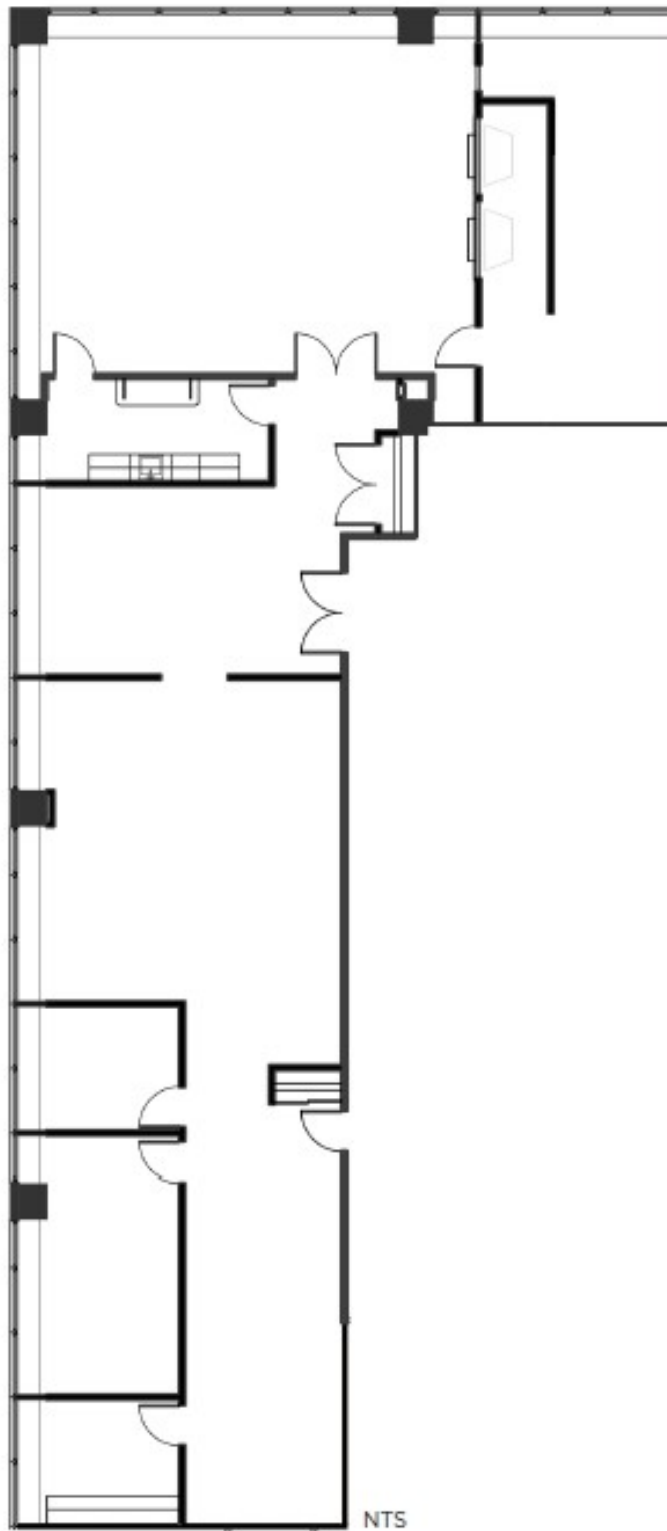

SUITE 1950
4,392 RSF

KEY PLAN NTS

CONNECT TO TOUR.

Mason Taylor
312.228.2431

Craig Coupe
312.228.3772

Michael Roeser
312.228.2076

SLATE