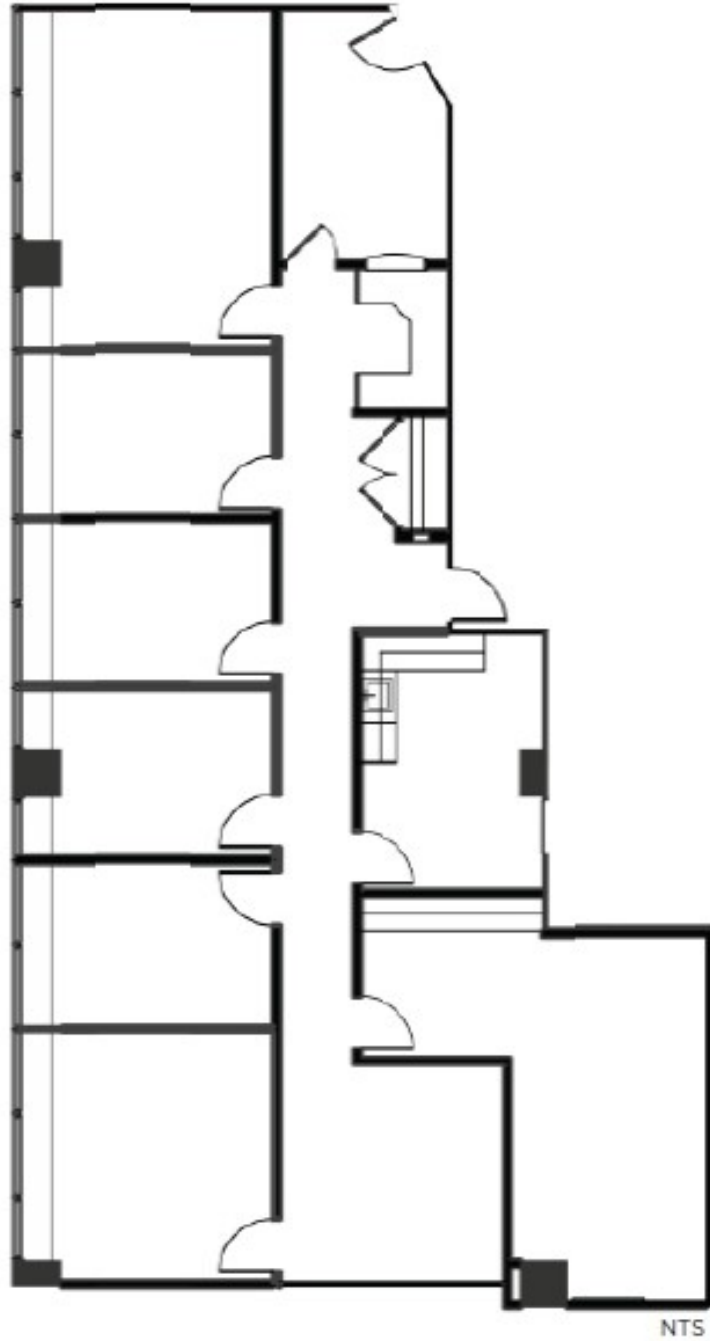

SUITE 1710  
2,699 RSF

KEY PLAN NTS

**CONNECT TO TOUR.**

Mason Taylor  
312.228.2431

Craig Coupe  
312.228.3772

Michael Roeser  
312.228.2076

**SLATE**